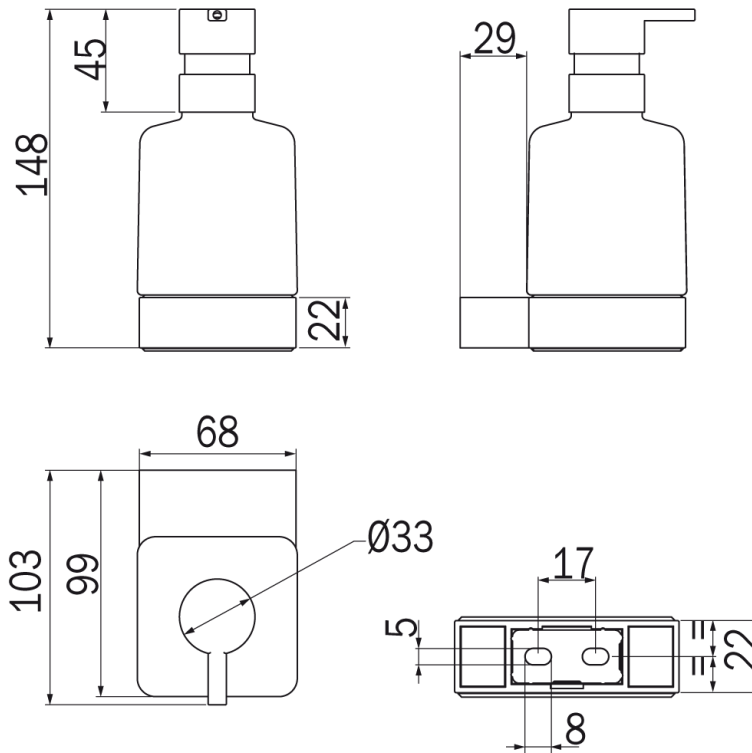

Indissima Wall Mount Soap Dispenser

Chrome - A88120 CR

Wall-mounted soap dispenser with satin glass container.

Designed by Matte Thun

Manufactured in Italy

2 Year Replacement Warranty

Proudly imported and distributed by
Gro Agencies Pty Ltd
Unit 2 / 37 Howe St, Osborne Park, WA, 6017
P 08 9446 3288 E info@groagencies.com.au W www.groagencies.com.au